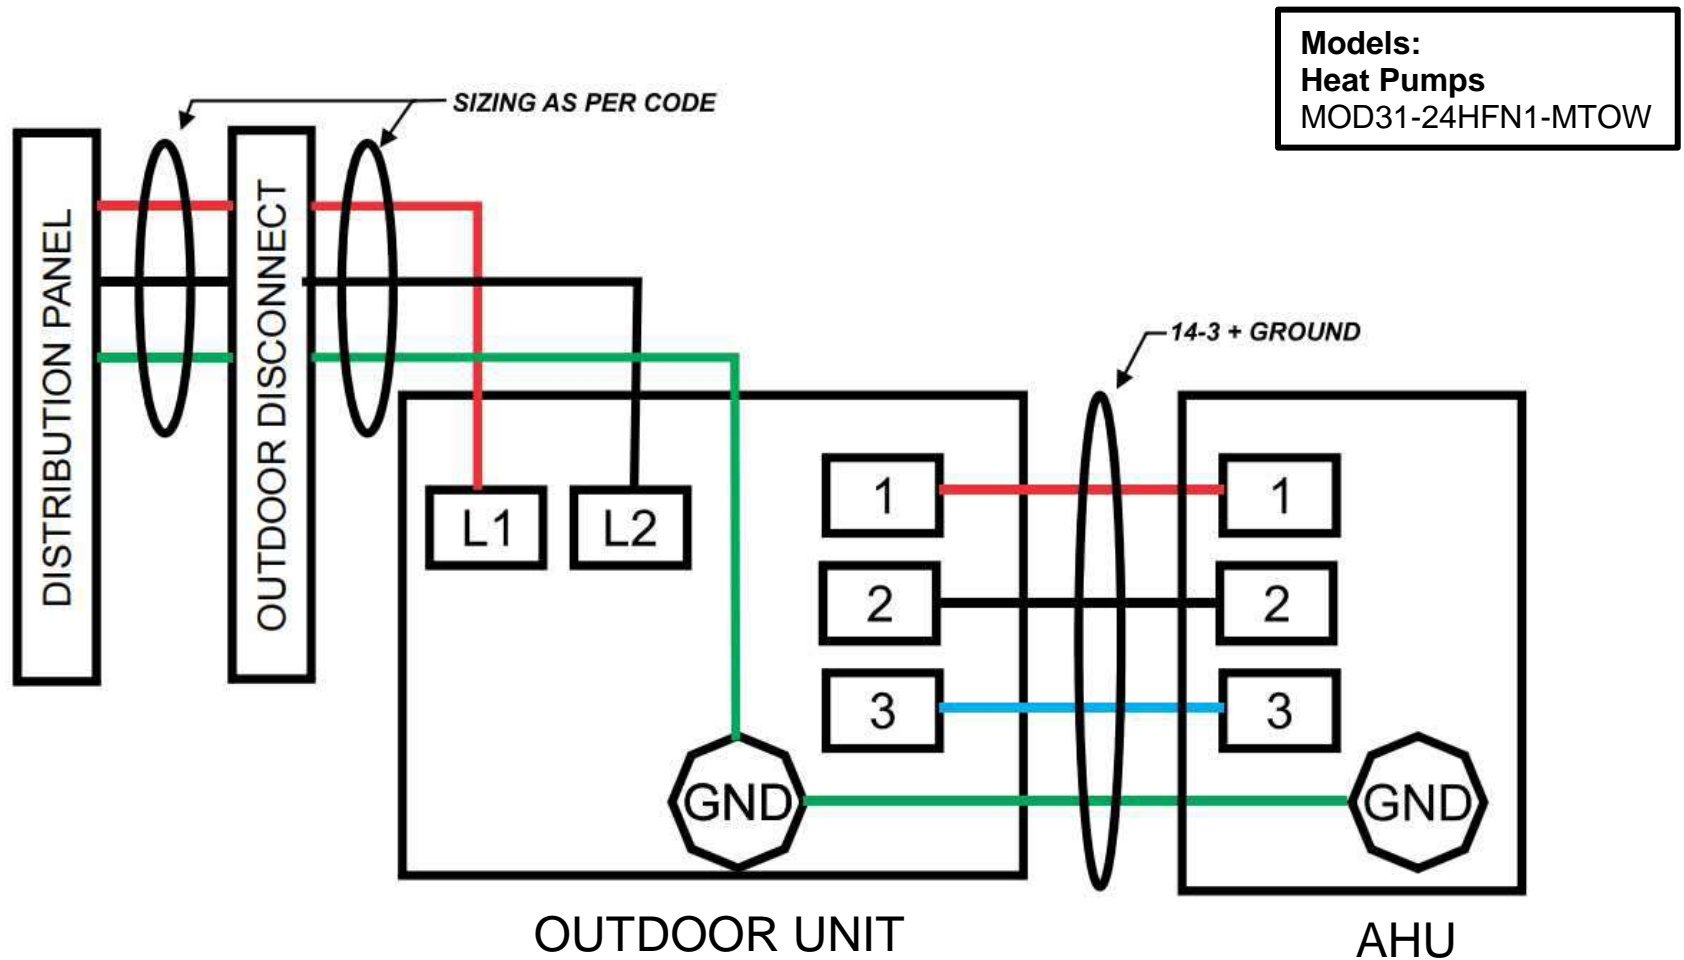

Wiring Diagrams

SIMPLIFIED POWER WIRING FOR 2.0 TON OUTDOOR UNITS

SIMPLIFIED POWER WIRING FOR 3 & 4 TON OUTDOOR UNITS

SIMPLIFIED LOW VOLTAGE WIRING FOR MATCHED SYSTEM

Models:
Heat Pump Models (Outdoor + Indoor)
MOD31-24HFN1-MTOW + MVB-24HWFN1-M
MOD30U-36HFN1-MX + MVB-36HWFN1-M
MOE30U-48HFN1-MX + MVB-48HWFN1-M

WIRING TO CONDENSER NOT SHOWN