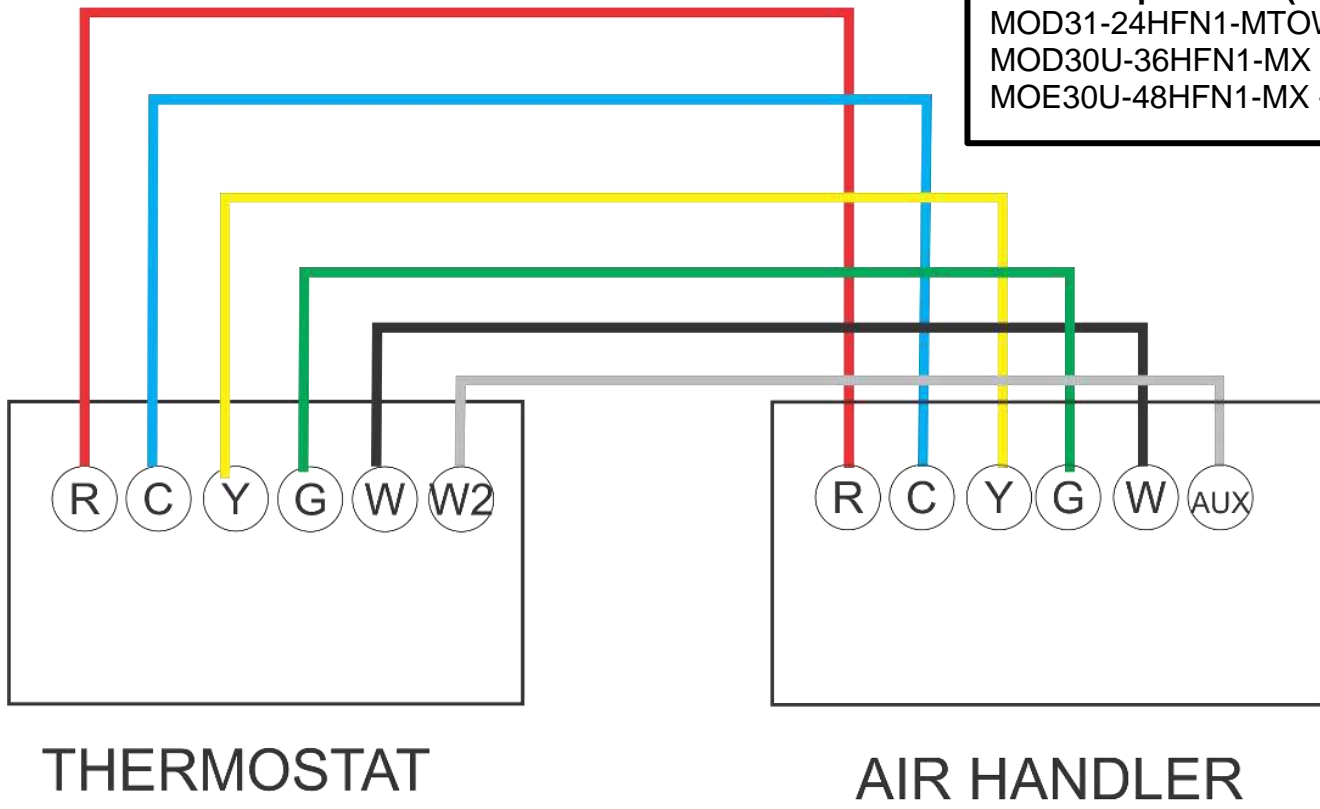

Wiring Diagrams

SIMPLIFIED POWER WIRING FOR 2.0 TON OUTDOOR UNITS

SIMPLIFIED POWER WIRING FOR 3 & 4 TON OUTDOOR UNITS

SIMPLIFIED LOW VOLTAGE WIRING FOR MATCHED SYSTEM

Models:
Heat Pump Models (Outdoor + Indoor)
MOD31-24HFN1-MTOW + MVB-24HWFN1-M
MOD30U-36HFN1-MX + MVB-36HWFN1-M
MOE30U-48HFN1-MX + MVB-48HWFN1-M

WIRING TO CONDENSER NOT SHOWN