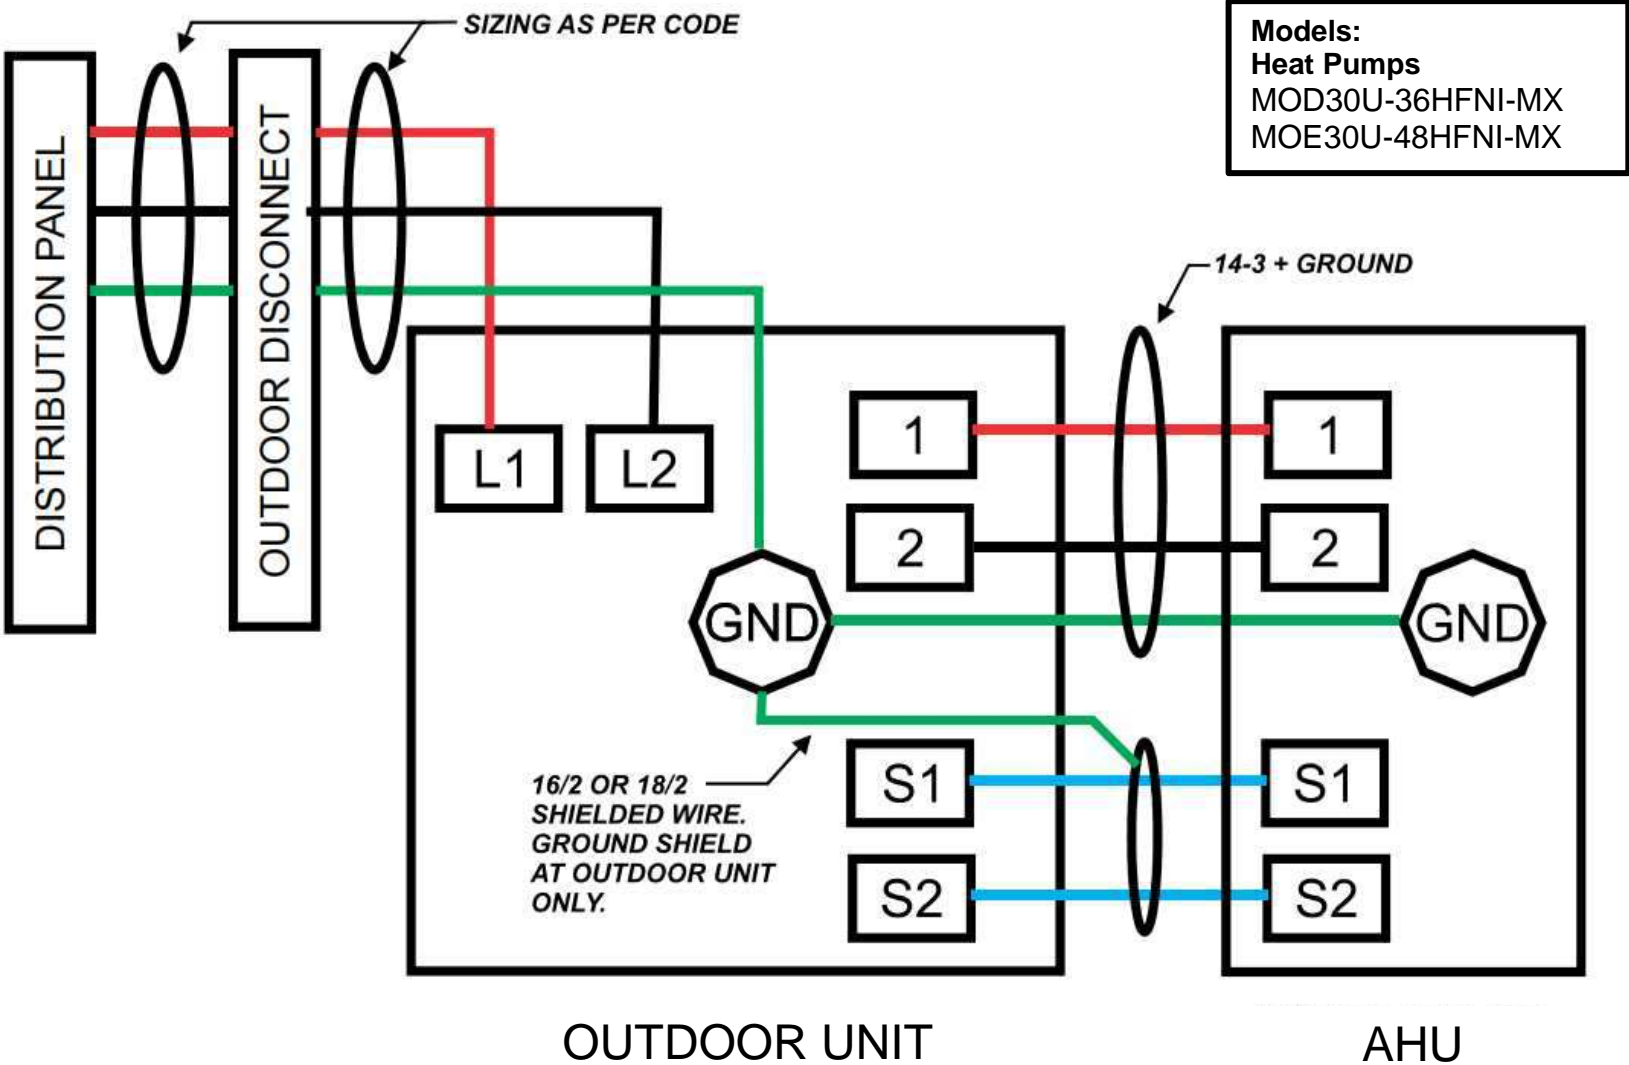

Wiring Diagrams

SIMPLIFIED POWER WIRING FOR 2.0 TON OUTDOOR UNITS

SIMPLIFIED POWER WIRING FOR 3 & 4 TON OUTDOOR UNITS

SIMPLIFIED LOW VOLTAGE WIRING FOR MATCHED SYSTEM

Models:
Heat Pump Models (Outdoor + Indoor)
MOD31-24HFN1-MTOW + MVB-24HWFN1-M
MOD30U-36HFN1-MX + MVB-36HWFN1-M
MOE30U-48HFN1-MX + MVB-48HWFN1-M

WIRING TO CONDENSER NOT SHOWN