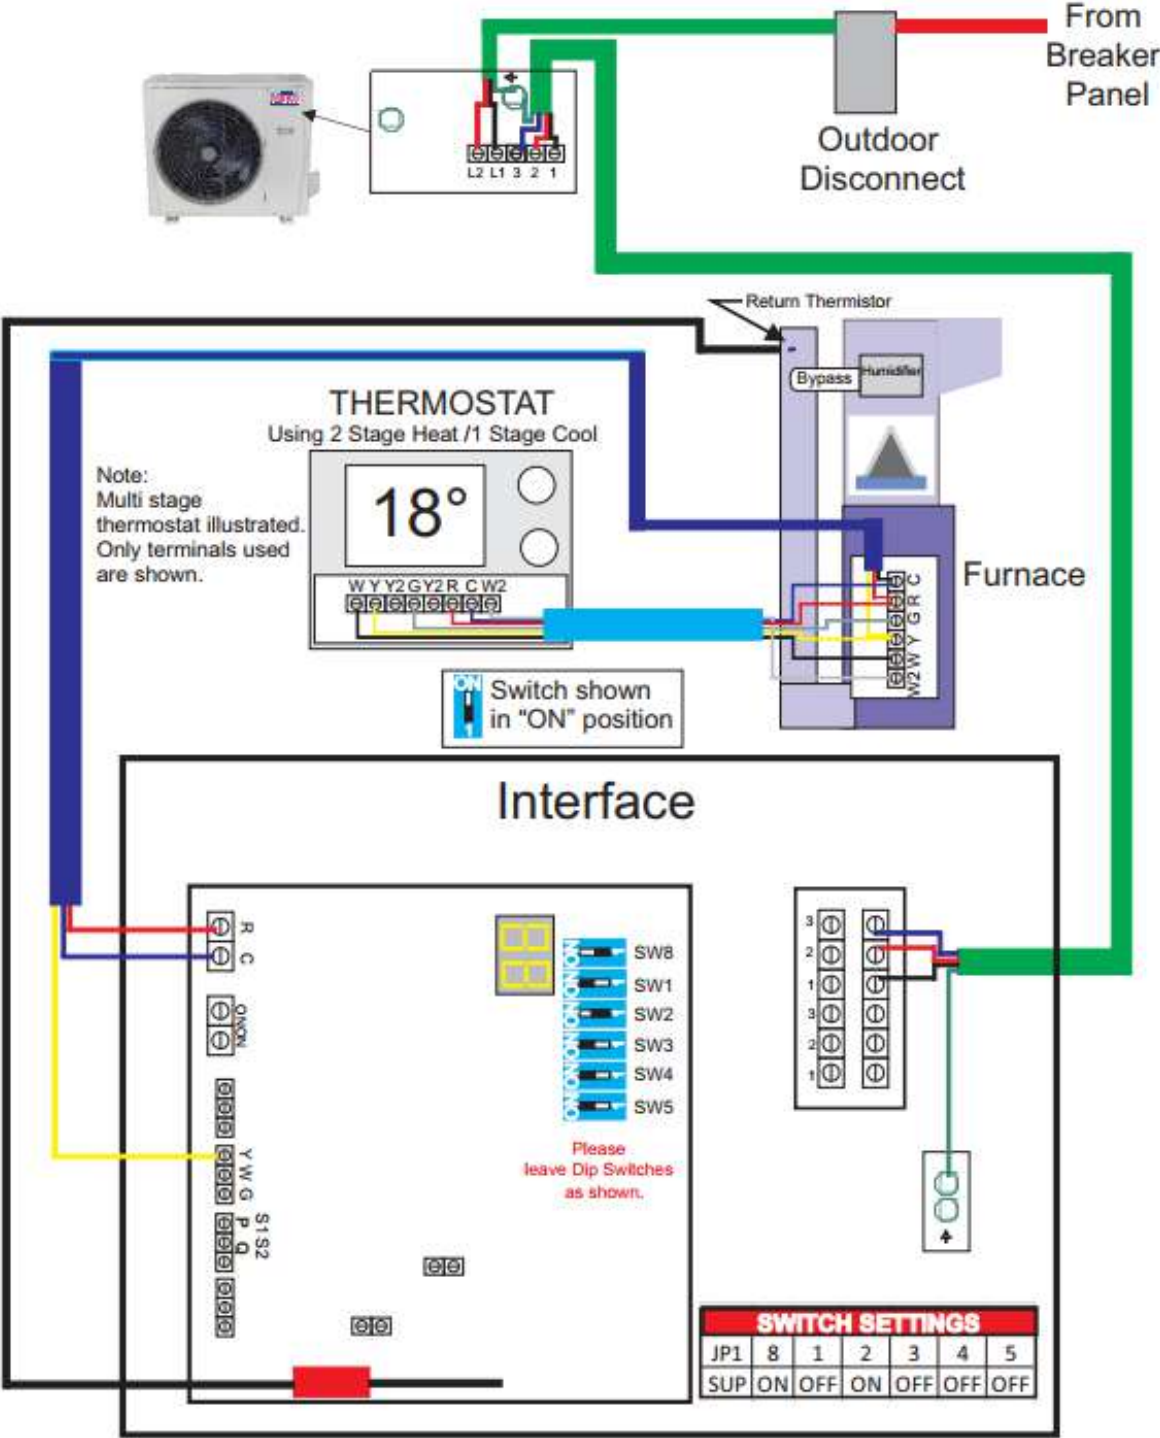

Wiring Diagrams

MITS AIR COOLING ONLY PHYSICAL WIRING DIAGRAM FOR SINGLE-STAGE THERMOSTATS

DIAGRAM SHOWS DEFAULT SETTINGS

MITS AIR COOLING ONLY PHYSICAL WIRING DIAGRAM FOR MULTI-STAGE THERMOSTATS

DIAGRAM SHOWS DEFAULT SETTINGS

SIMPLIFIED POWER WIRING FOR 1.0, 1.5, & 2.0 TON OUTDOOR UNITS

SIMPLIFIED LOW VOLTAGE WIRING FOR AIR CONDITIONER

Models:
Cooling Only
 1 Ton → MOBA30-11CFN1-MQ0W
 1.5 Ton → MOBA30-17CFN1-MR0W
 2 Ton → MOCA30-22CFN1-MR0W