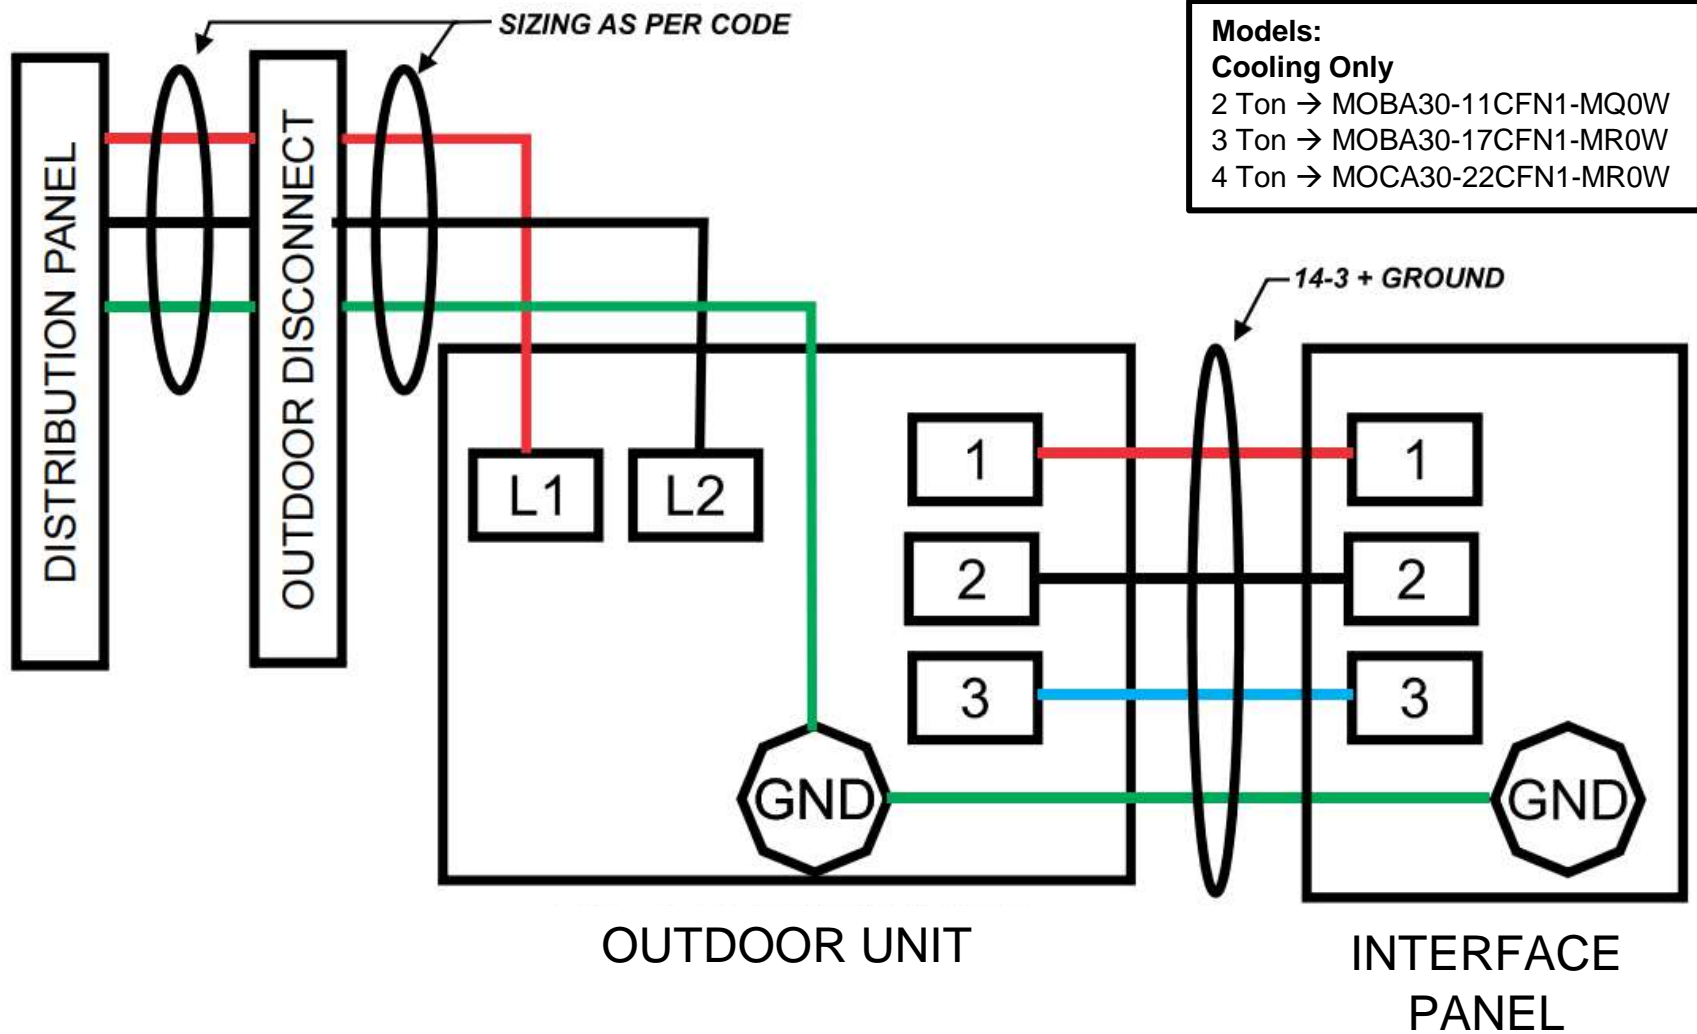

Wiring Diagrams

MITS AIR COOLING ONLY PHYSICAL WIRING DIAGRAM FOR SINGLE-STAGE THERMOSTATS

DIAGRAM SHOWS DEFAULT SETTINGS

MITS AIR COOLING ONLY PHYSICAL WIRING DIAGRAM FOR MULTI-STAGE THERMOSTATS

DIAGRAM SHOWS DEFAULT SETTINGS

SIMPLIFIED POWER WIRING FOR 1.0, 1.5, & 2.0 TON OUTDOOR UNITS

SIMPLIFIED LOW VOLTAGE WIRING FOR AIR CONDITIONER

Models:
Cooling Only
 1 Ton → MOBA30-11CFN1-MQ0W
 1.5 Ton → MOBA30-17CFN1-MR0W
 2 Ton → MOCA30-22CFN1-MR0W