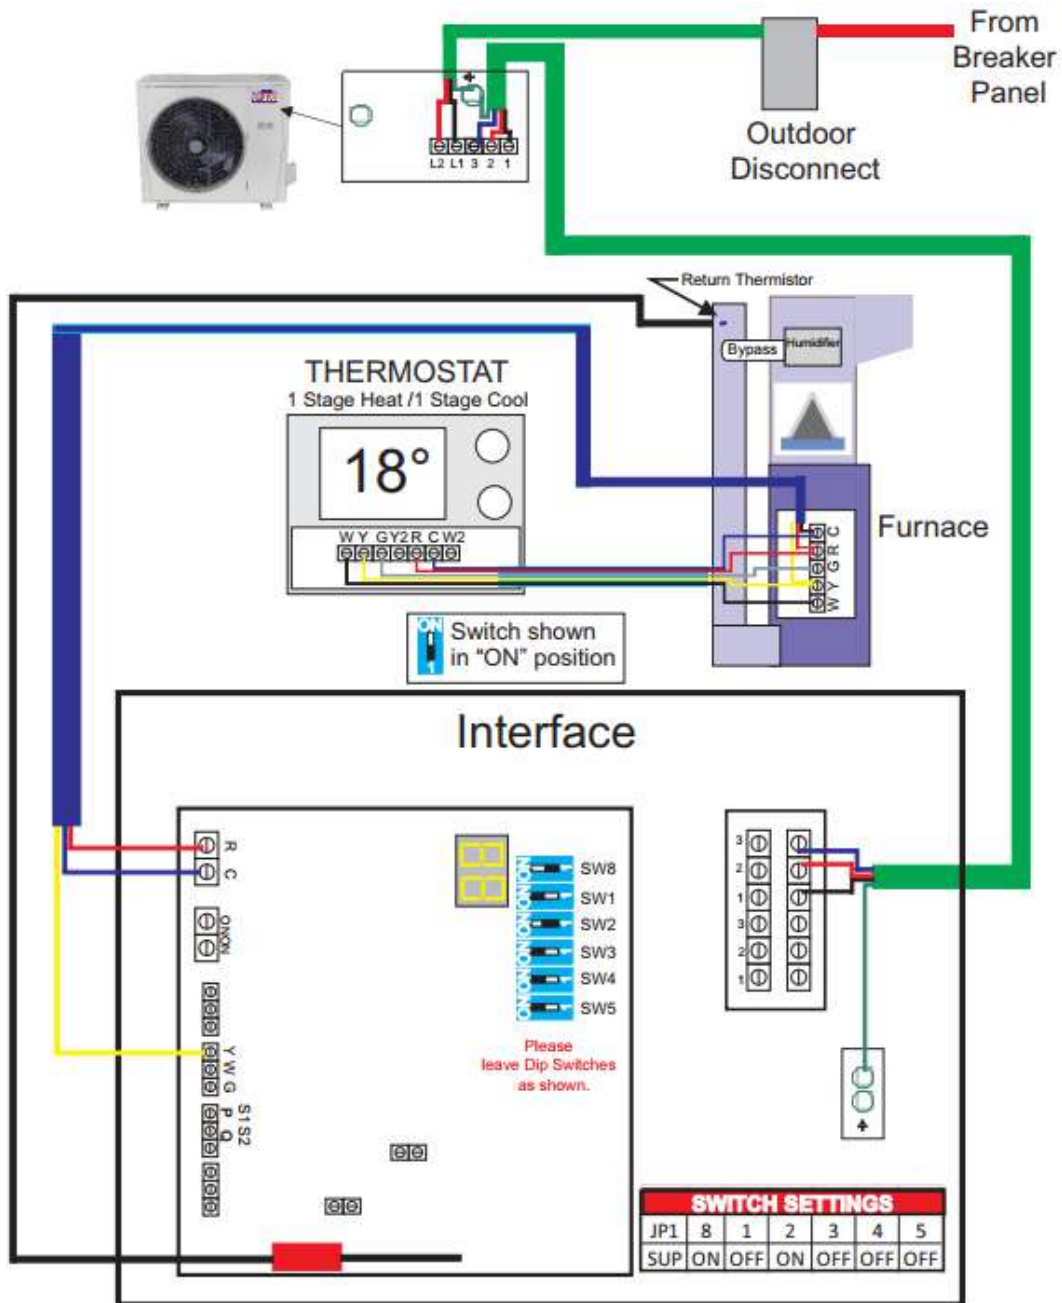

Wiring Diagrams

MITS AIR COOLING ONLY PHYSICAL WIRING DIAGRAM FOR SINGLE-STAGE THERMOSTATS

DIAGRAM SHOWS DEFAULT SETTINGS

MITS AIR COOLING ONLY PHYSICAL WIRING DIAGRAM FOR MULTI-STAGE THERMOSTATS

DIAGRAM SHOWS DEFAULT SETTINGS

SIMPLIFIED POWER WIRING FOR 1.0, 1.5, & 2.0 TON OUTDOOR UNITS

SIMPLIFIED LOW VOLTAGE WIRING FOR AIR CONDITIONER

Models:
Cooling Only
 1 Ton → MOBA30-11CFN1-MQ0W
 1.5 Ton → MOBA30-17CFN1-MR0W
 2 Ton → MOCA30-22CFN1-MR0W